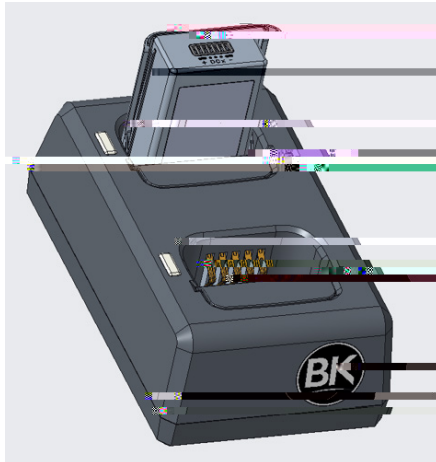

## **Charger Status Indicators**

Solid GREEN	Fully Charged
Solid RED	Charging
Solid AMBER	

INSERT FOR BKR0102 ONLY  
CHARGING\*

CHARGING  
STATUS LEDS

CHARGING POCKET  
FOR BKR0101  
(PRIMARY)

SECONDARY  
POCKET

PRIMARY  
POCKET

	Red		
	Green		
			Red
			Green

	Red		Yellow
	Green		Red
			Green

	Red	Yellow		Red
	Green	Red		Green
	Green	Green		Red
				Green

Header Row 1			
Header Row 2			
Column 1	Column 2	Column 3	Column 4
White	Red	White	Yellow
White	Red	White	Yellow
White	Green	White	Red
White	Green	White	Green