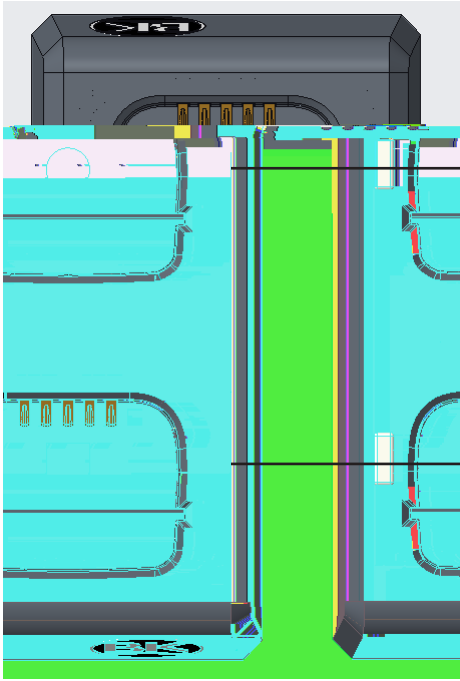

## **Charger Status Indicators**

Solid GREEN	Fully Charged
Solid RED	Charging
Solid AMBER	

INSERT FOR BKR0102 ONLY  
CHARGING\*

CHARGING  
STATUS LEDS

CHARGING POCKET  
FOR BKR0101  
(PRIMARY)

SECONDARY  
POCKET

PRIMARY  
POCKET

	Red		
	Green		
			Red
			Green

	Red		Yellow
	Green		Red
			Green

	Red	Yellow		Red
	Green	Red		Green
	Green	Green		Red
				Green

Header Row 1			
Header Row 2			
Column 1	Column 2	Column 3	Column 4
White	Red	White	Yellow
White	Red	White	Yellow
White	Green	White	Red
White	Green	White	Green