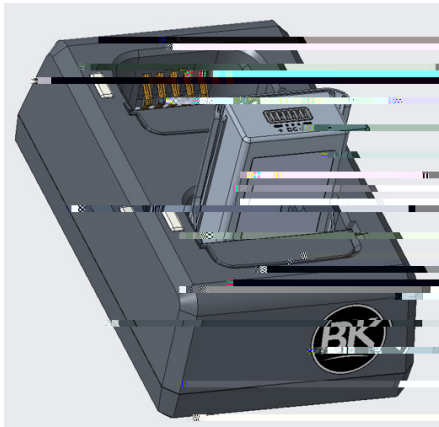

## **Charger Status Indicators**

Solid GREEN	Fully Charged
Solid RED	Charging
Solid AMBER	

INSERT FOR BKR0102 ONLY  
CHARGING\*

CHARGING  
STATUS LEDS

CHARGING POCKET  
FOR BKR0101  
(PRIMARY)

SECONDARY  
POCKET

PRIMARY  
POCKET

	Red		
	Green		
			Red
			Green

	Red		Yellow
	Green		Red
			Green

	Red	Yellow		Red
	Green	Red		Green
	Green	Green		Red
				Green

Header Row 1			
Header Row 2			
Column 1	Column 2	Column 3	Column 4
White	Red	White	Yellow
White	Red	White	Yellow
White	Green	White	Red
White	Green	White	Green